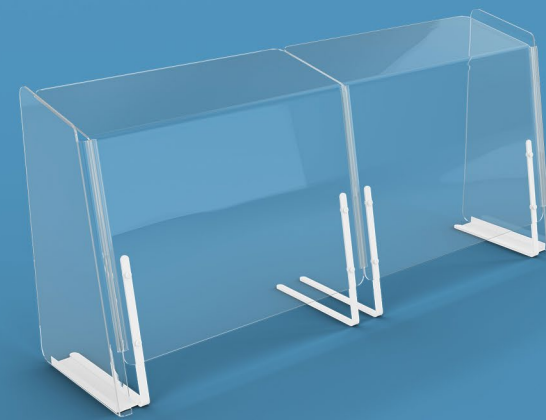

M_SAFER, all the elements ...

ANTIMICROBIAL SCREEN

PROTECT YOUR WORKSPACE

[M_SAFER]

It can be positioned on any counter or surface thanks to its self-supporting structure. This special screen **protects counter operators from contact with the public**, preventing possible exchanges of microbes.

The basic module is composed by a **transparent acrylic panel and two white metal supports**.

Compositions of modules are created by adding **side elements and connectors**.

GIBAM
composit

PLEASANT DESIGN