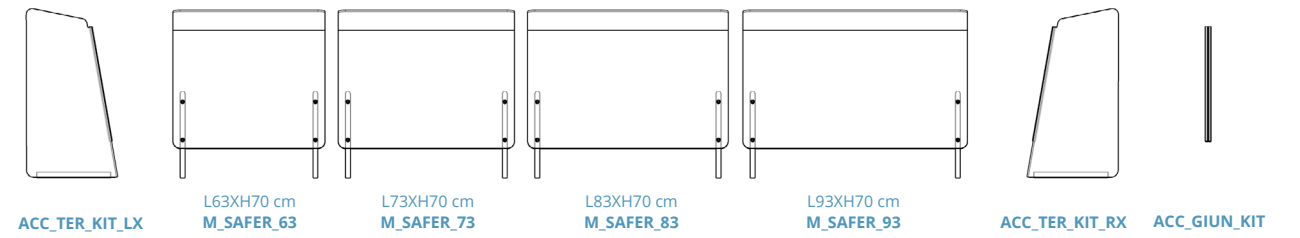

M_SAFER, all the elements ...

ANTIMICROBIAL SCREEN

PROTECT YOUR WORKSPACE

[M_SAFER]

It can be positioned on any counter or surface thanks to its self-supporting structure. This special screen **protects counter operators from contact with the public**, preventing possible exchanges of microbes.

The basic module is composed by a **transparent acrylic panel and two white metal supports**.

Compositions of modules are created by adding **side elements and connectors**.

GIBAM
composit

PLEASANT DESIGN