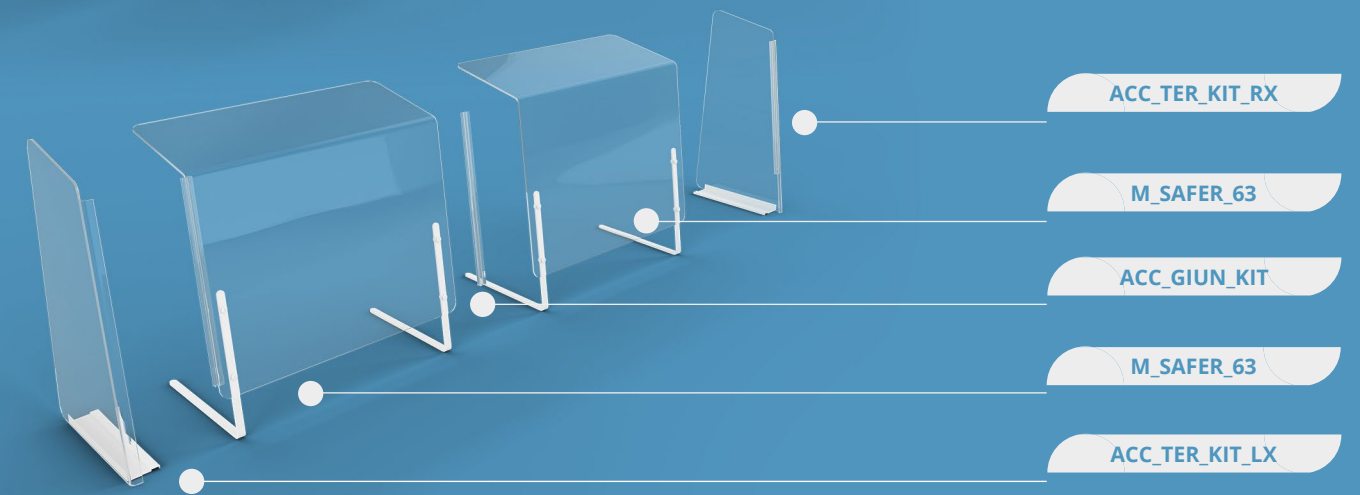

M_SAFER, all the elements ...

ANTIMICROBIAL SCREEN

PROTECT YOUR WORKSPACE

[M_SAFER]

It can be positioned on any counter or surface thanks to its self-supporting structure. This special screen **protects counter operators from contact with the public**, preventing possible exchanges of microbes.

The basic module is composed by a **transparent acrylic panel and two white metal supports**.

Compositions of modules are created by adding **side elements and connectors**.

GIBAM
composit

PLEASANT DESIGN